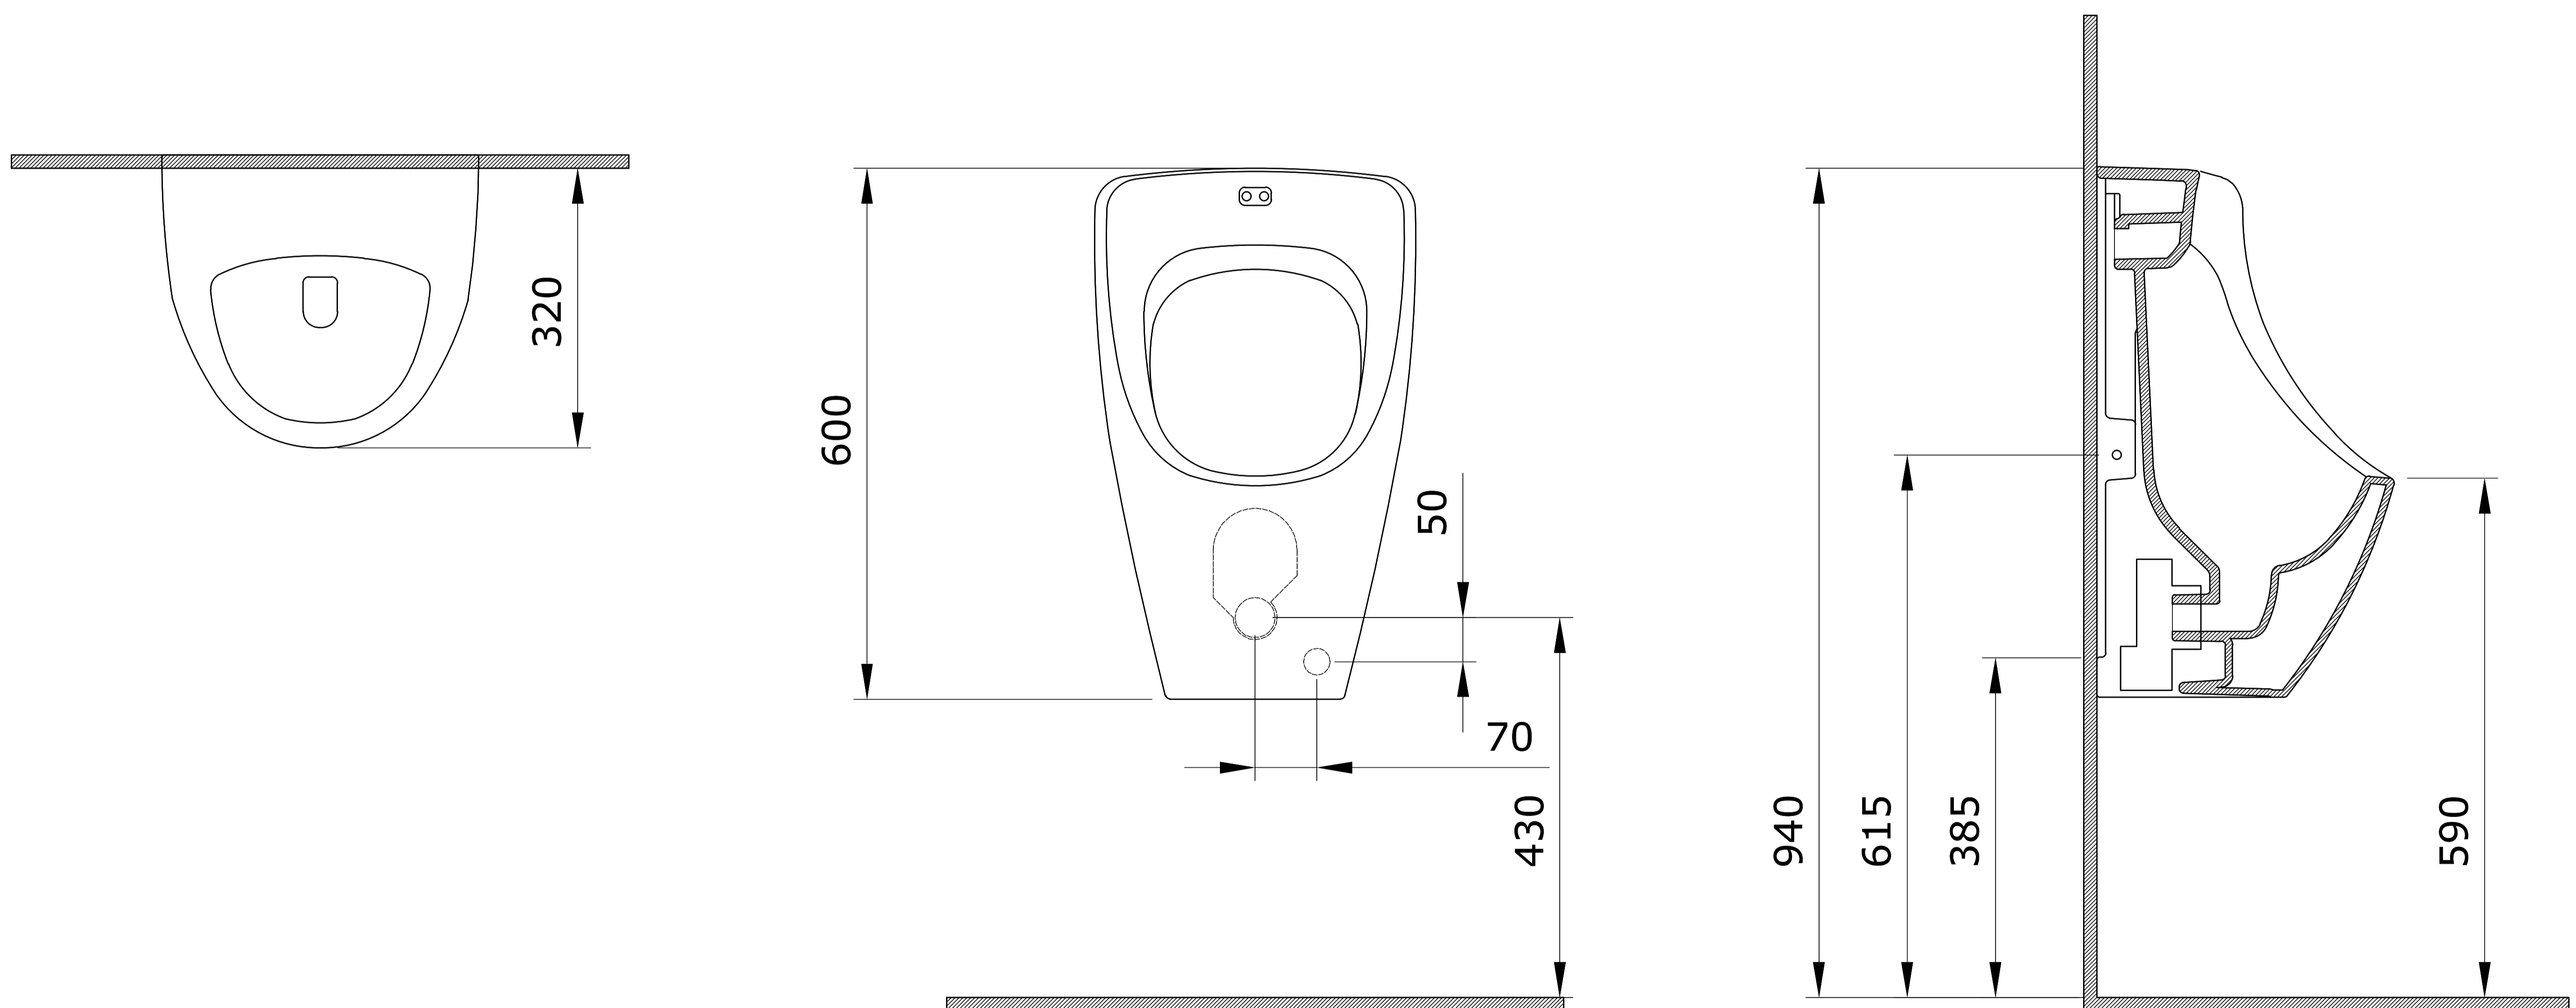

## Urinal Back Inlet/Back Outlet

Product Code : 1642

### Technical Drawing

All dimension are in **mm**